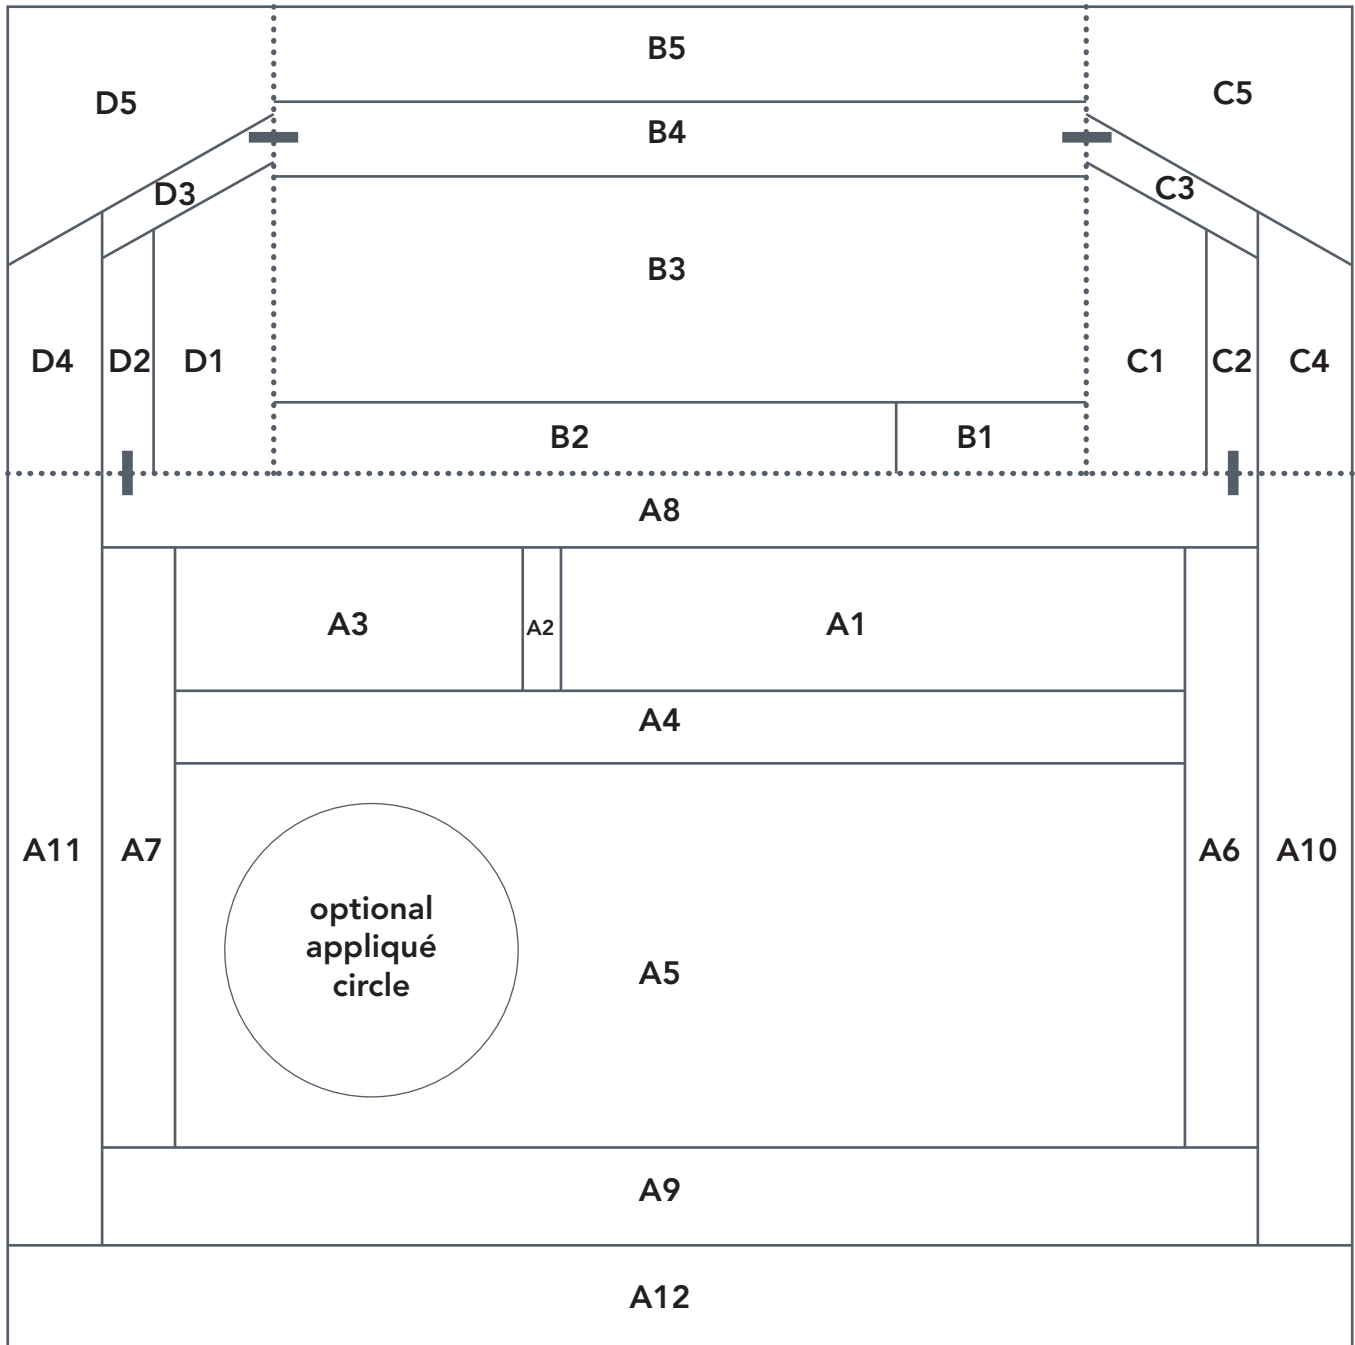

# RETRO SPRING CLEAN

Kerry Green & Penny Layman (cont)

TEMPLATE ACTUAL SIZE

When printed at the correct size, this box will measure 1in / 26mm square