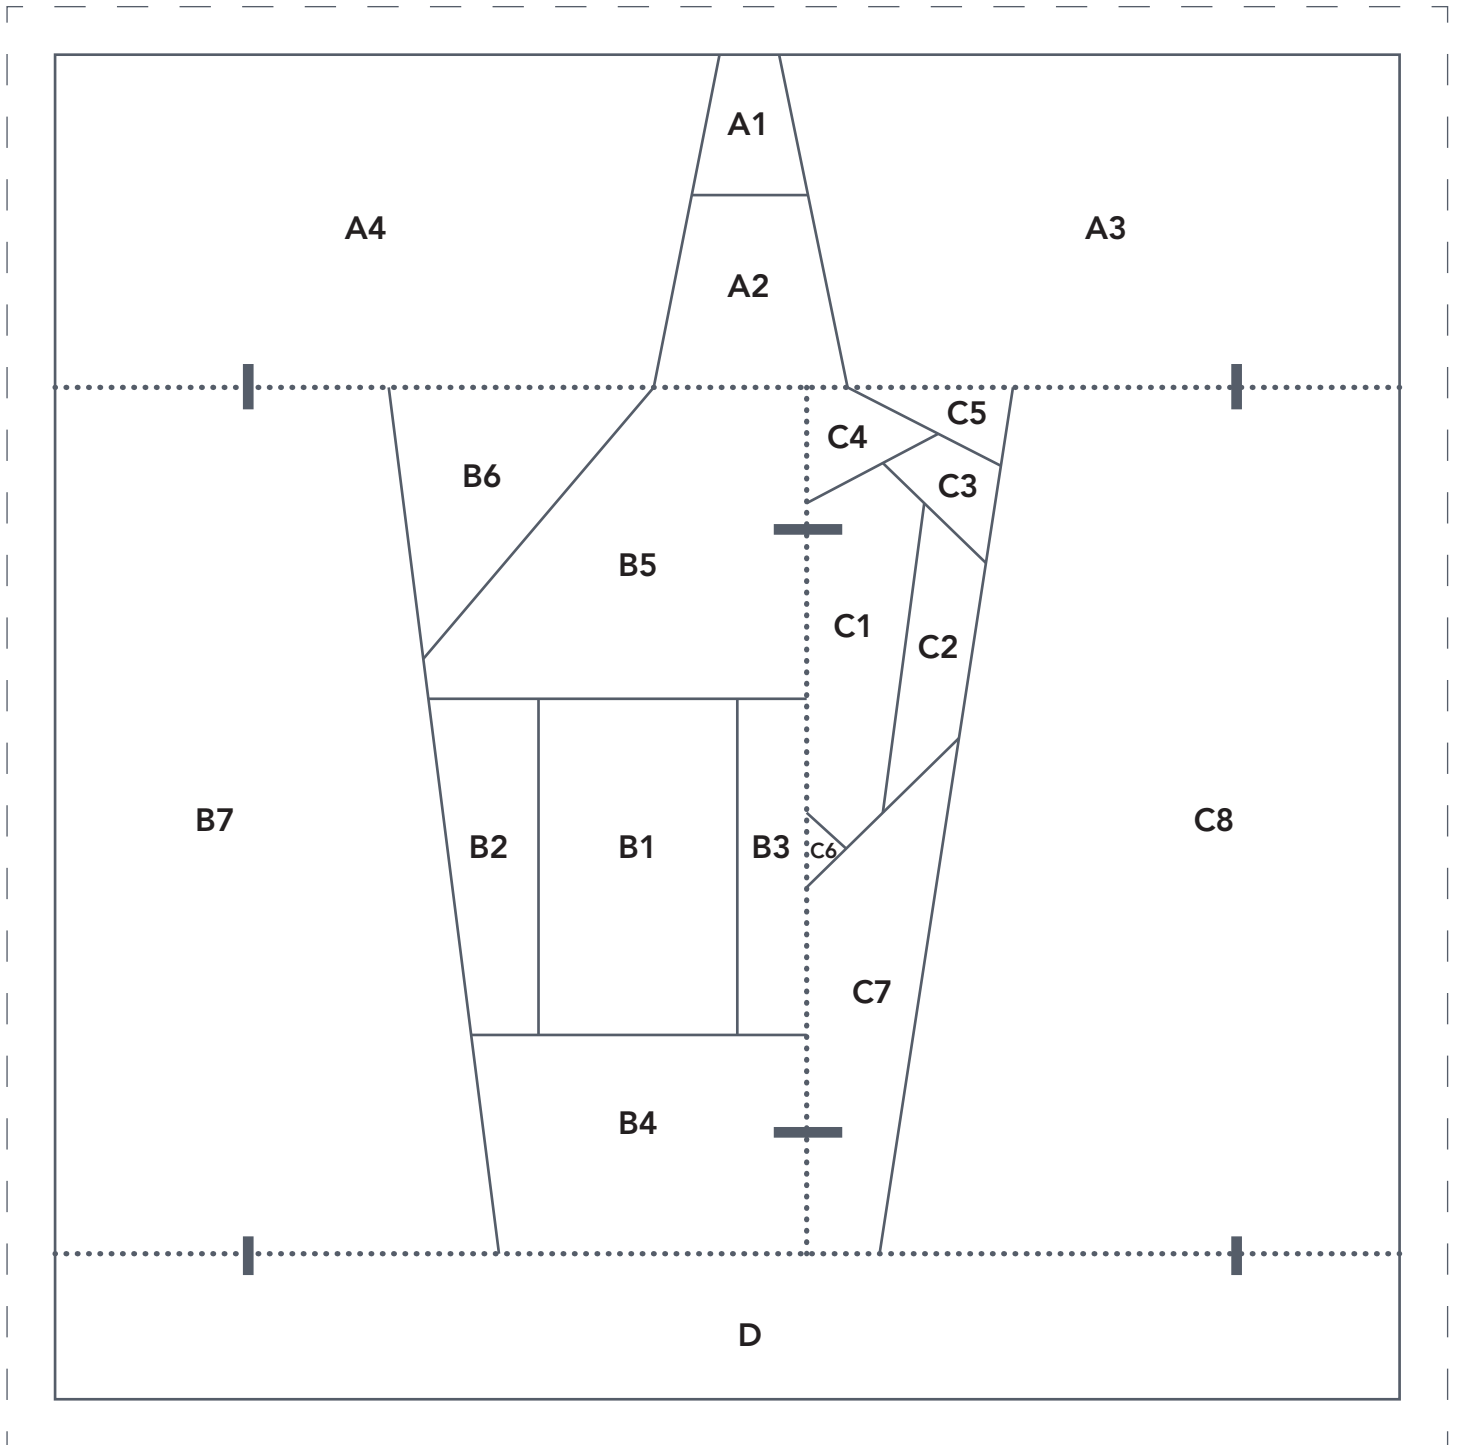

RETRO SPRING CLEAN

Kerry Green & Penny Layman (cont)

When printed at the correct size, this box will measure 1in / 26mm square