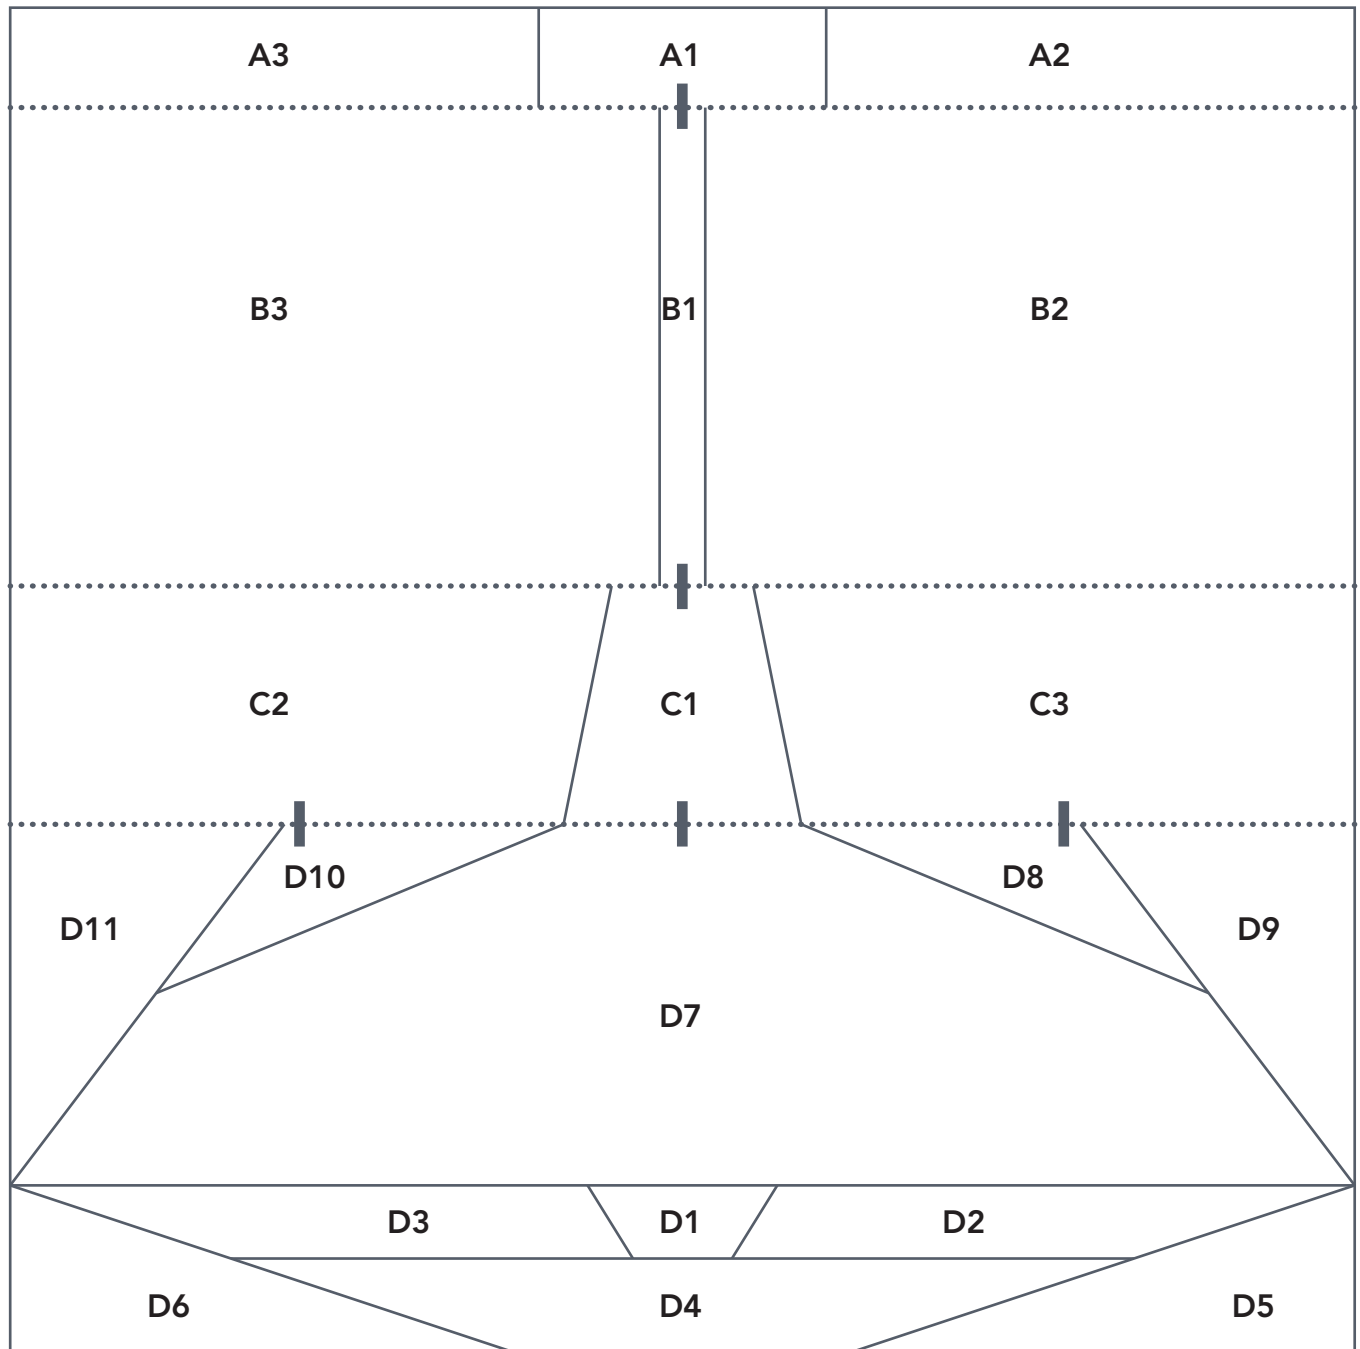

# RETRO SPRING CLEAN

Kerry Green & Penny Layman (cont)

TEMPLATE ACTUAL SIZE

When printed at the correct size, this box will measure 1in / 26mm square

# RETRO SPRING CLEAN

Kerry Green & Penny Layman (cont)

When printed at the correct size, this box will measure 1in / 26mm square

# RETRO SPRING CLEAN

Kerry Green & Penny Layman (cont)

**LIGHT UP!**

TEMPLATE ACTUAL SIZE

When printed at the correct size, this box will measure 1in / 26mm square