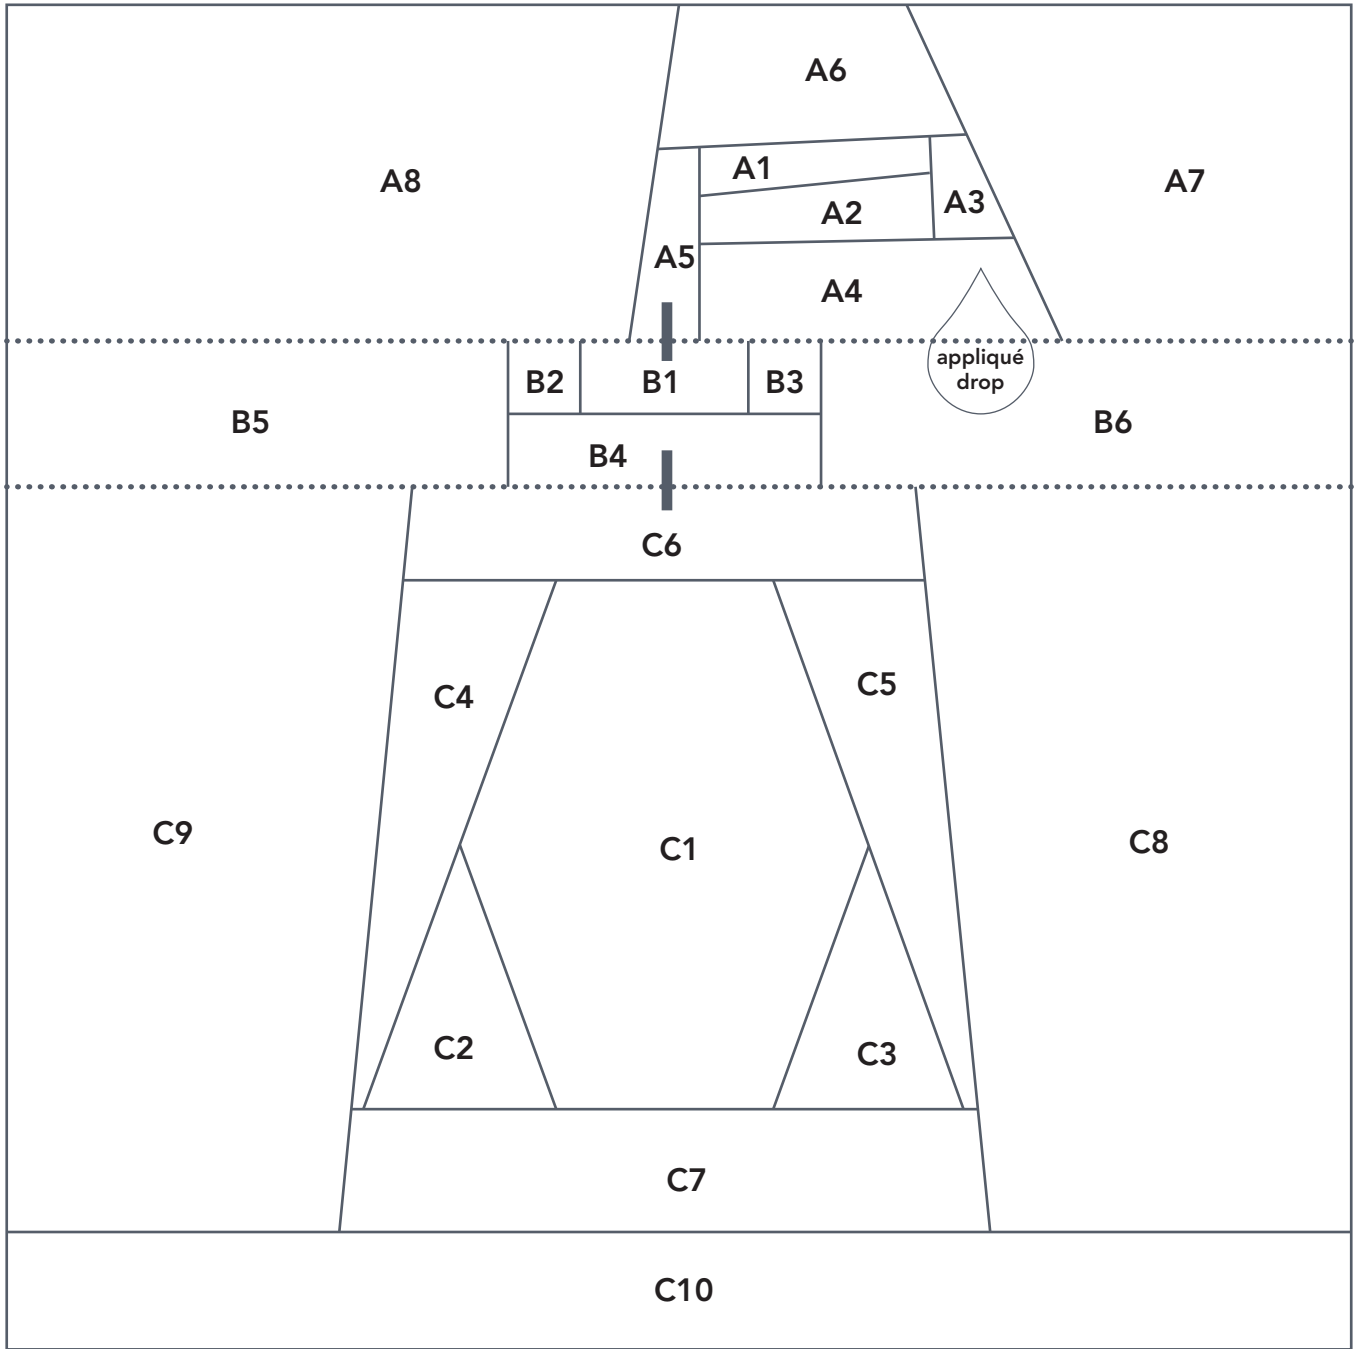

# RETRO SPRING CLEAN

Kerry Green & Penny Layman (cont)

TEMPLATE ACTUAL SIZE

When printed at the correct size, this box will measure 1in / 26mm square