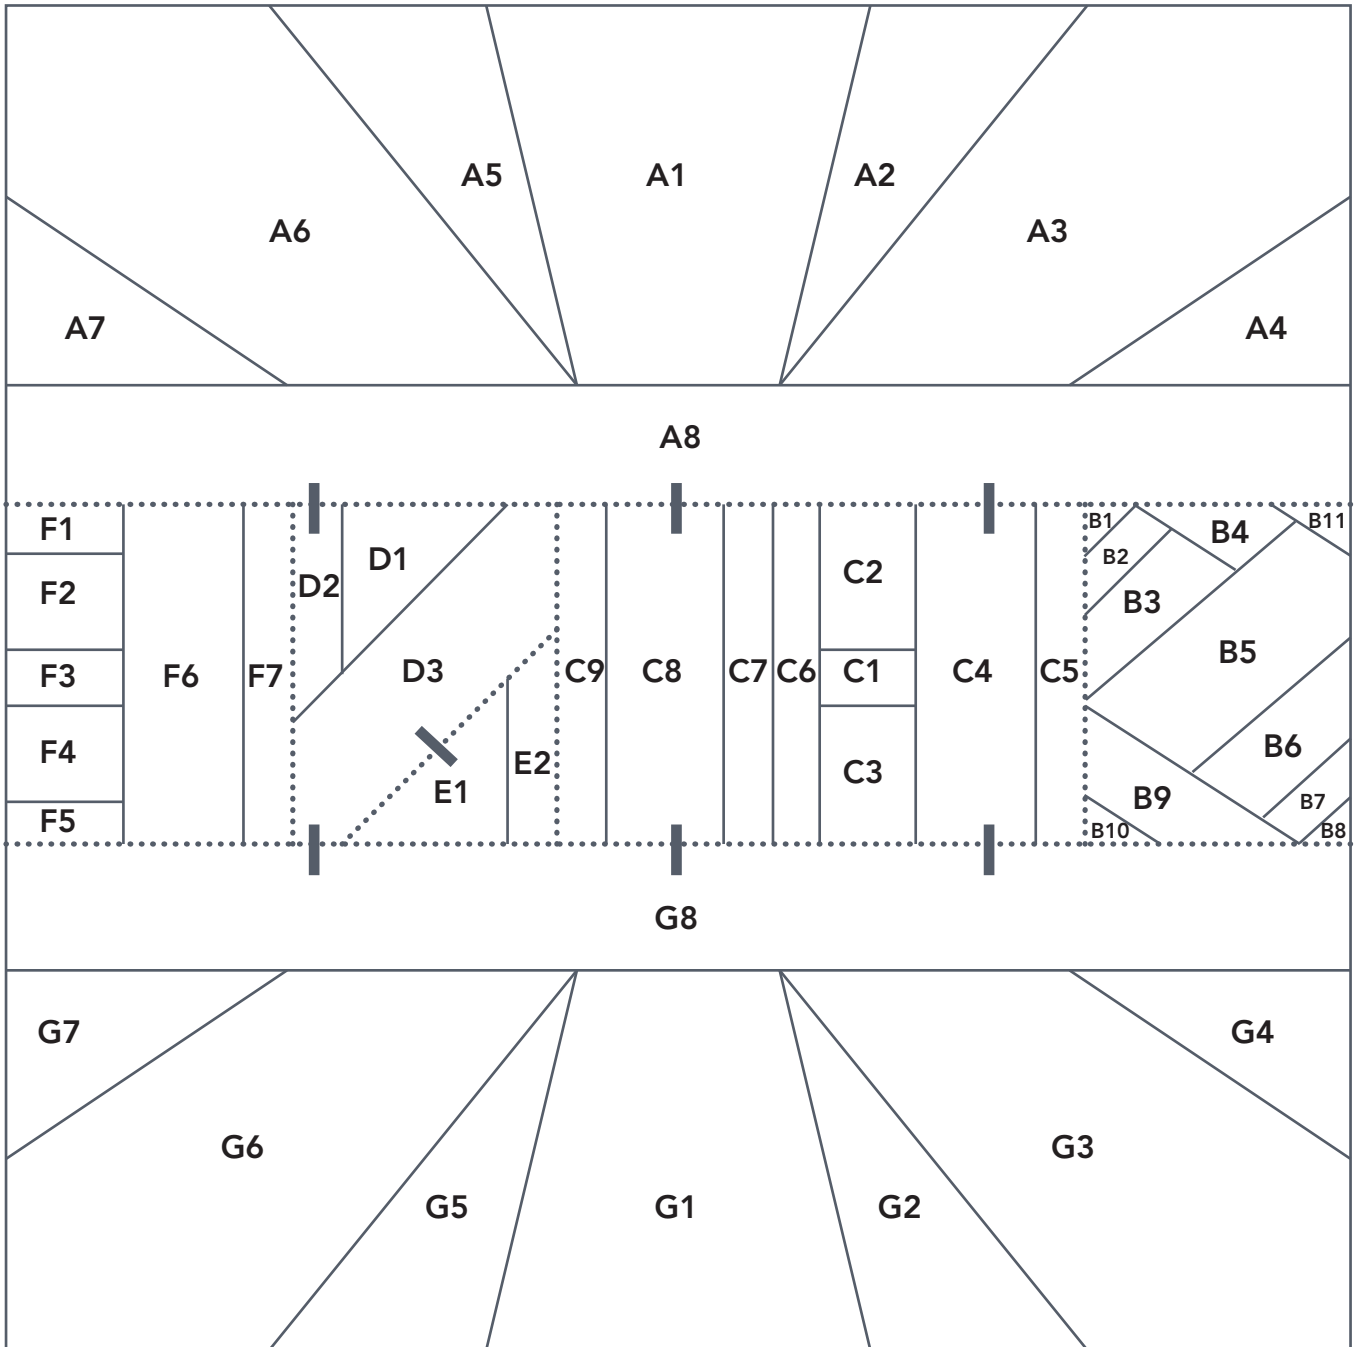

RETRO SPRING CLEAN

Kerry Green & Penny Layman (cont)

let it shine!

TEMPLATE ACTUAL SIZE

When printed at the correct size, this box will measure 1in / 26mm square