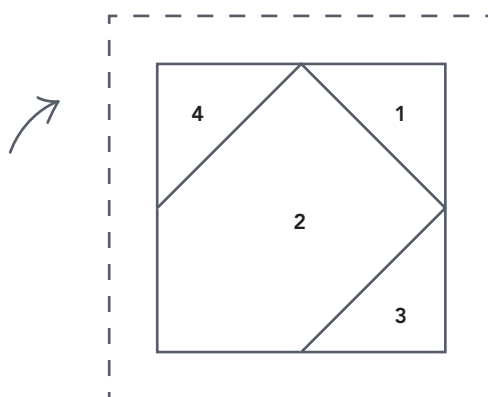

PATCHWORK & **Quilting** IMMEDIATE MEDIA®

LOVE

Sharing your passion for fabric!

TEMPLATES

Issue 21

PRINT AT 100% SIZE

When printed at
the correct size, this
box will measure
1in / 26mm square

CITRUS PEEL SPIRALS

Lynne Goldsworthy page 66

Citrus Peel Spirals

Template B

ACTUAL SIZE

When printed at
the correct size, this
box will measure
1in / 26mm square

CITRUS PEEL SPIRALS

Lynne Goldsworthy page 66 (cont)

When printed at
the correct size, this
box will measure
1in / 26mm square

MINI MEDALLION

Elizabeth Dackson page 33

Mini Medallion
Template A
ACTUAL SIZE

When printed at the correct size, this box will measure 1in / 26mm square

OMBRÉ HEXIES

Brother page 57

When printed at
the correct size, this
box will measure
1in / 26mm square