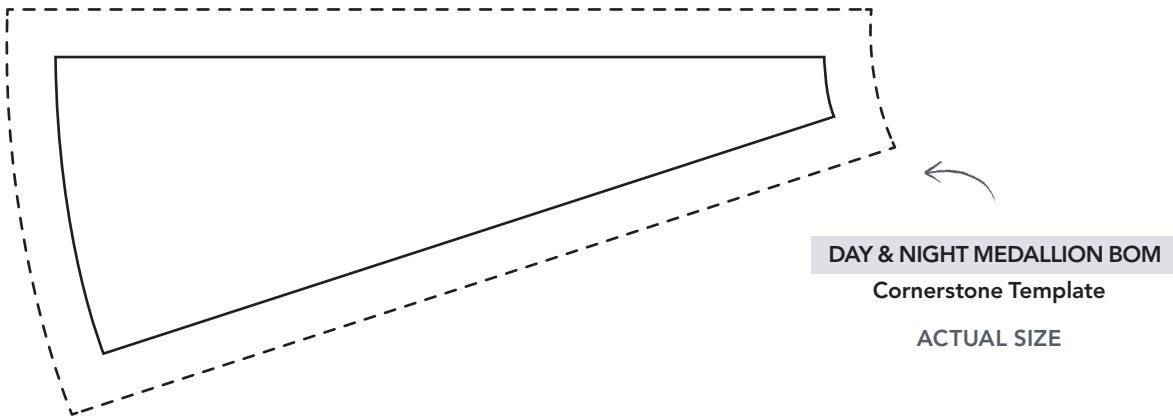

TEMPLATES

Issue 49

PRINT AT 100%

PRINT AT 100%
When printed at
the correct size, this
box will measure
1in square.

PRINT AT 100%
When printed at
the correct size, this
box will measure
1in square.

SCRAPPY SEWING SET
Scissor Cosy Template
ACTUAL SIZE

PRINT AT 100%
When printed at
the correct size, this
box will measure
1in square.

SCRAPPY SEWING SET
1in Hexagon Template
ACTUAL SIZE

SCRAPPY SEWING SET
Circle Template
ACTUAL SIZE

PRINT AT 100%
When printed at
the correct size, this
box will measure
1in square.

PRINT AT 100%
When printed at
the correct size, this
box will measure
1in square.

SLEEP TIGHT
Face Lining Template
ACTUAL SIZE

SLEEP TIGHT
Ear Template
ACTUAL SIZE

PRINT AT 100%
When printed at
the correct size, this
box will measure
1in square.

SLEEP TIGHT

Snout Template

ACTUAL SIZE

SLEEP TIGHT

Eye Mask Template

ACTUAL SIZE