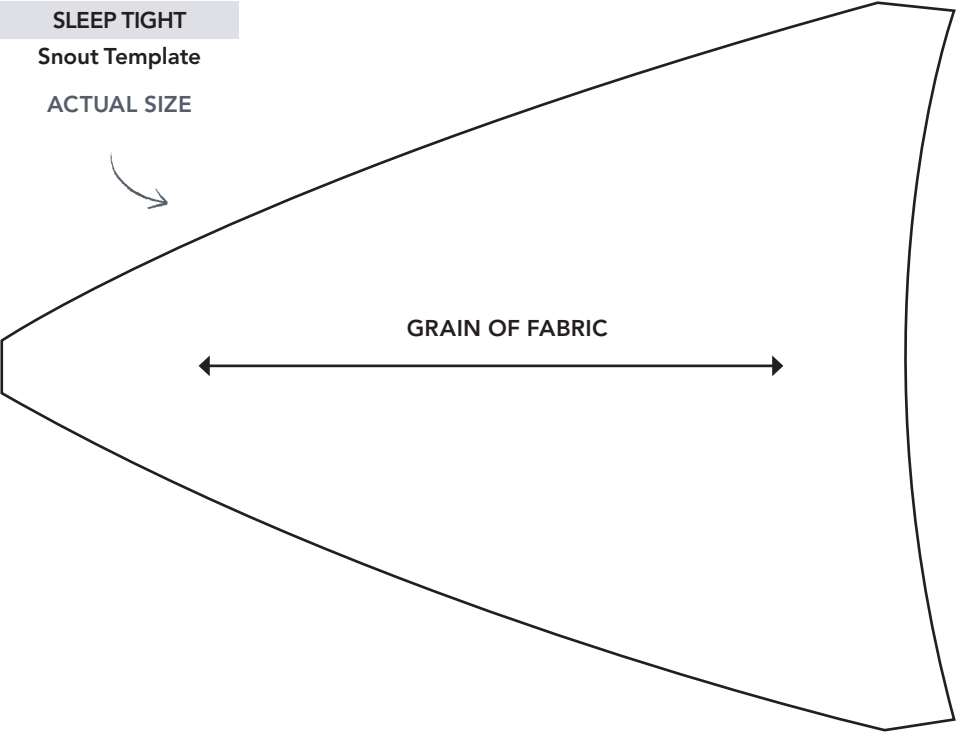

PRINT AT 100%
When printed at
the correct size, this
box will measure
1in square.

SCRAPPY SEWING SET
1in Hexagon Template
ACTUAL SIZE

SCRAPPY SEWING SET
Circle Template
ACTUAL SIZE

PRINT AT 100%
When printed at
the correct size, this
box will measure
1in square.

PRINT AT 100%
When printed at
the correct size, this
box will measure
1in square.

SLEEP TIGHT
Face Lining Template
ACTUAL SIZE

SLEEP TIGHT
Ear Template
ACTUAL SIZE

PRINT AT 100%
When printed at
the correct size, this
box will measure
1in square.

SLEEP TIGHT

Snout Template

ACTUAL SIZE

SLEEP TIGHT

Eye Mask Template

ACTUAL SIZE