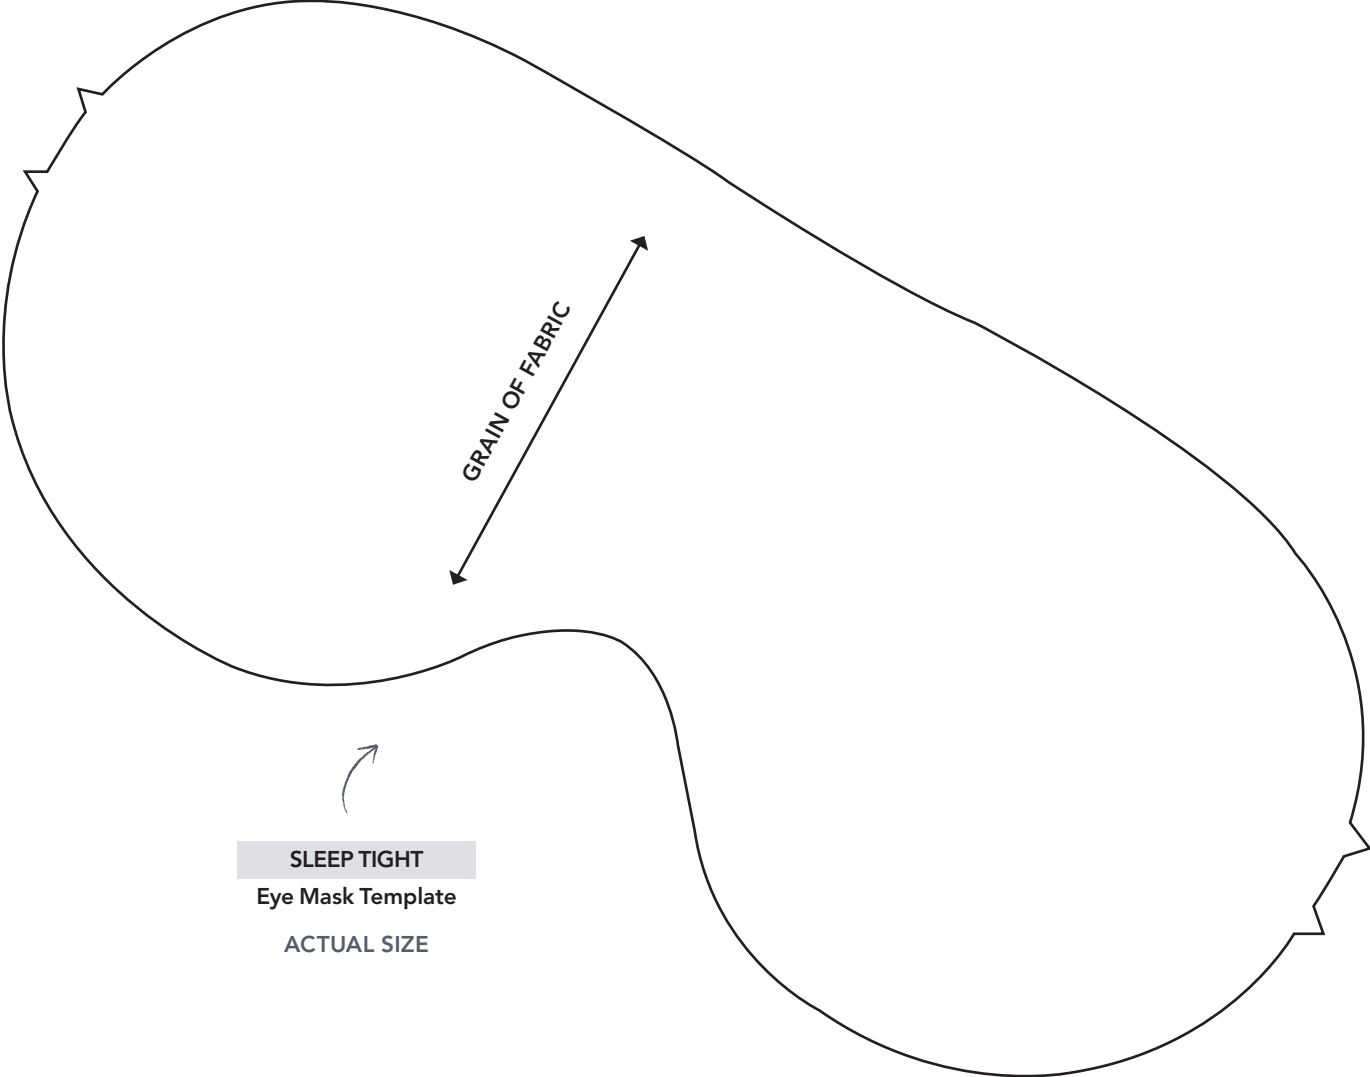

PRINT AT 100%
When printed at
the correct size, this
box will measure
1in square.

SCRAPPY SEWING SET
1in Hexagon Template
ACTUAL SIZE

SCRAPPY SEWING SET
Circle Template
ACTUAL SIZE

PRINT AT 100%
When printed at
the correct size, this
box will measure
1in square.

PRINT AT 100%
When printed at
the correct size, this
box will measure
1in square.

SLEEP TIGHT
Face Lining Template
ACTUAL SIZE

SLEEP TIGHT
Ear Template
ACTUAL SIZE

PRINT AT 100%
When printed at
the correct size, this
box will measure
1in square.

SLEEP TIGHT

Snout Template

ACTUAL SIZE

SLEEP TIGHT

Eye Mask Template

ACTUAL SIZE