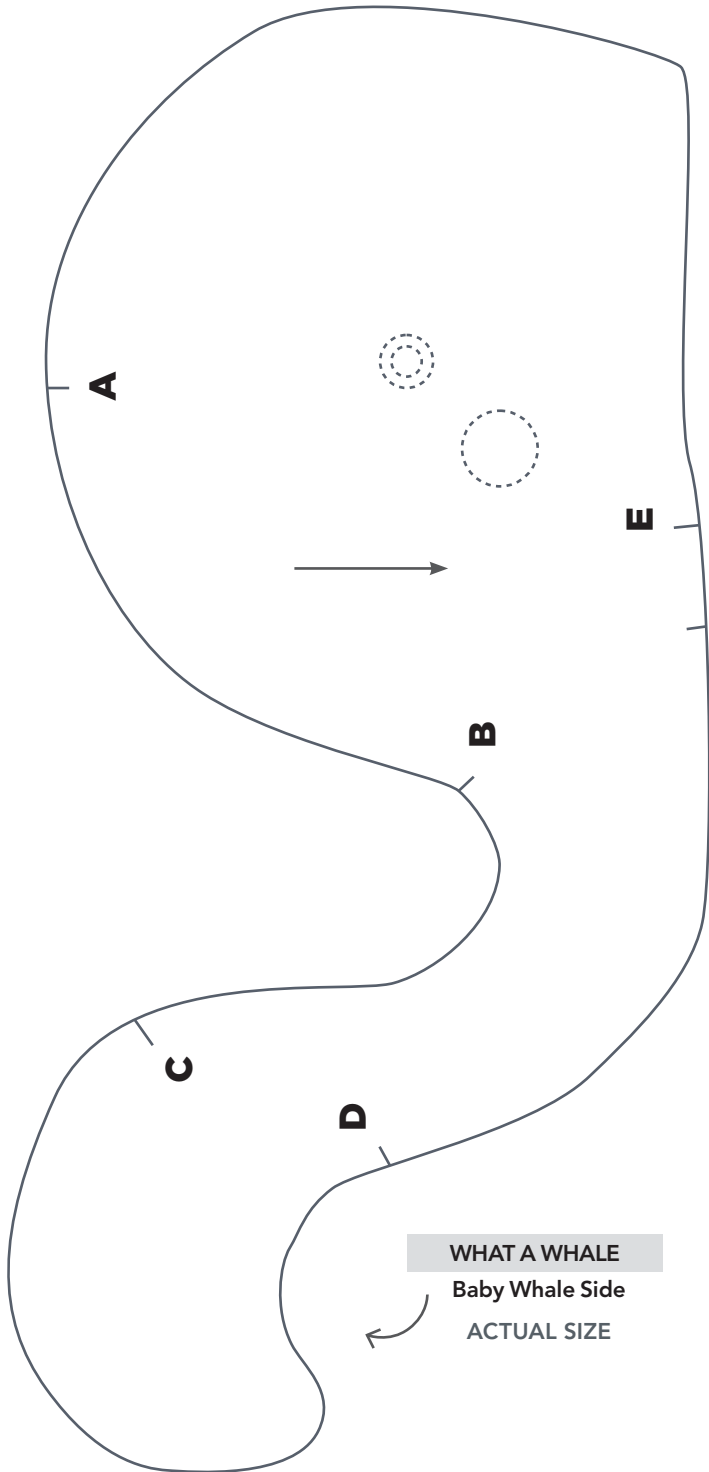

PRINT AT 100%

When printed at
the correct size, this
box will measure
1in square.

WHAT A WHALE

Mummy Whale Side

ACTUAL SIZE

PRINT AT 100%

When printed at the correct size, this box will measure 1in square.

WHAT A WHALE

Mummy Whale Pupil

ACTUAL SIZE

WHAT A WHALE

Mummy Whale Eye

ACTUAL SIZE

WHAT A WHALE

Mummy Whale Cheek

ACTUAL SIZE

BLUE WHALE

Mummy Whale Fin

ACTUAL SIZE

PRINT AT 100%
When printed at
the correct size, this
box will measure
1in square.

WHAT A WHALE
Baby Whale Side
ACTUAL SIZE

WHAT A WHALE
Baby Whale Fin
ACTUAL SIZE

WHAT A WHALE
Baby Whale Cheek
ACTUAL SIZE

WHAT A WHALE
Baby Whale Eye
ACTUAL SIZE

WHAT A WHALE
Baby Whale Pupil
ACTUAL SIZE

PRINT AT 100%
When printed at
the correct size, this
box will measure
1in square.

WHAT A WHALE
Baby Whale Top
ACTUAL SIZE