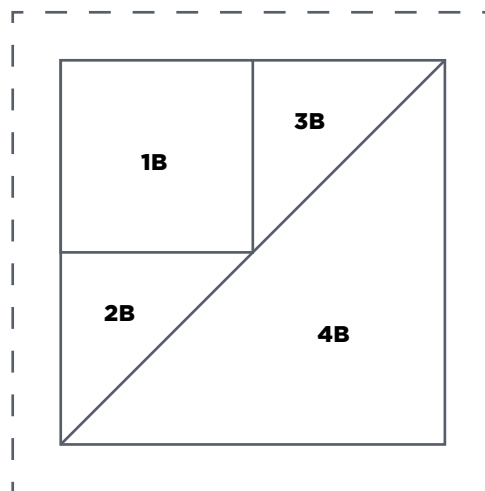

Template C

ACTUAL SIZE

MIDNIGHT SUN

Template D

ACTUAL SIZE

PRINT AT 100%

When printed at
the correct size, this
box will measure
1in square.

MIDNIGHT SUN

Template A

ACTUAL SIZE

MIDNIGHT SUN

Template B

ACTUAL SIZE

PRINT AT 100%

When printed at
the correct size, this
box will measure
1in square.

CENTRE BLOCK (BOM)

Template A

ACTUAL SIZE

CENTRE BLOCK (BOM)

Template B

ACTUAL SIZE

GOLDEN HOUR

Hexagon

ACTUAL SIZE

PRINT AT 100%
When printed at
the correct size, this
box will measure
1in square.

HELLO HAWAII
Aloha FPP Template G

HELLO HAWAII
Aloha FPP Template E

PRINT AT 100%

When printed at the correct size, this box will measure 1in square.