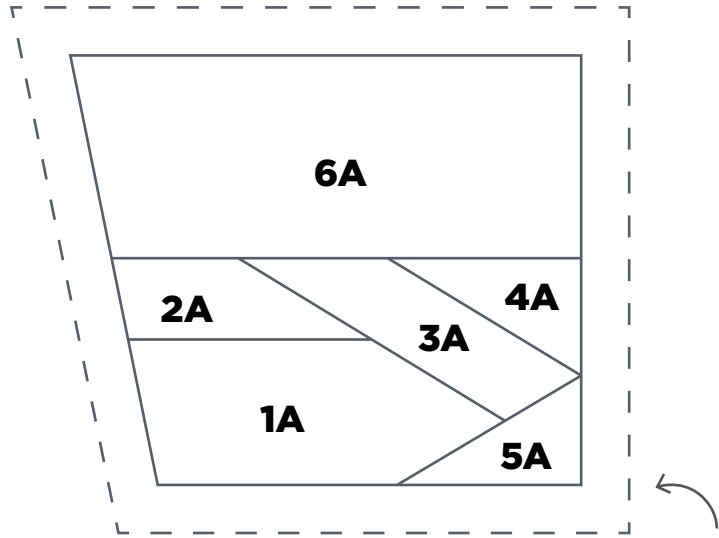

Template A

ACTUAL SIZE

CENTRE BLOCK (BOM)

Template B

ACTUAL SIZE

GOLDEN HOUR

Hexagon

ACTUAL SIZE

PRINT AT 100%
When printed at
the correct size, this
box will measure
1in square.

HELLO HAWAII
Aloha FPP Template G

HELLO HAWAII
Aloha FPP Template E

PRINT AT 100%

When printed at the correct size, this box will measure 1in square.

HELLO HAWAII
Aloha FPP Template B
ACTUAL SIZE

HELLO HAWAII
Aloha FPP Template A
ACTUAL SIZE

HELLO HAWAII
Aloha FPP Template C
ACTUAL SIZE

PRINT AT 100%

When printed at the correct size, this box will measure 1in square.

HELLO HAWAII
Aloha FPP Template D
ACTUAL SIZE

PRINT AT 100%

When printed at
the correct size, this
box will measure
1in square.

HELLO HAWAII

Aloha FPP Template I (Part 1)

ACTUAL SIZE

JOIN TO PART 2 OF 2

PRINT AT 100%