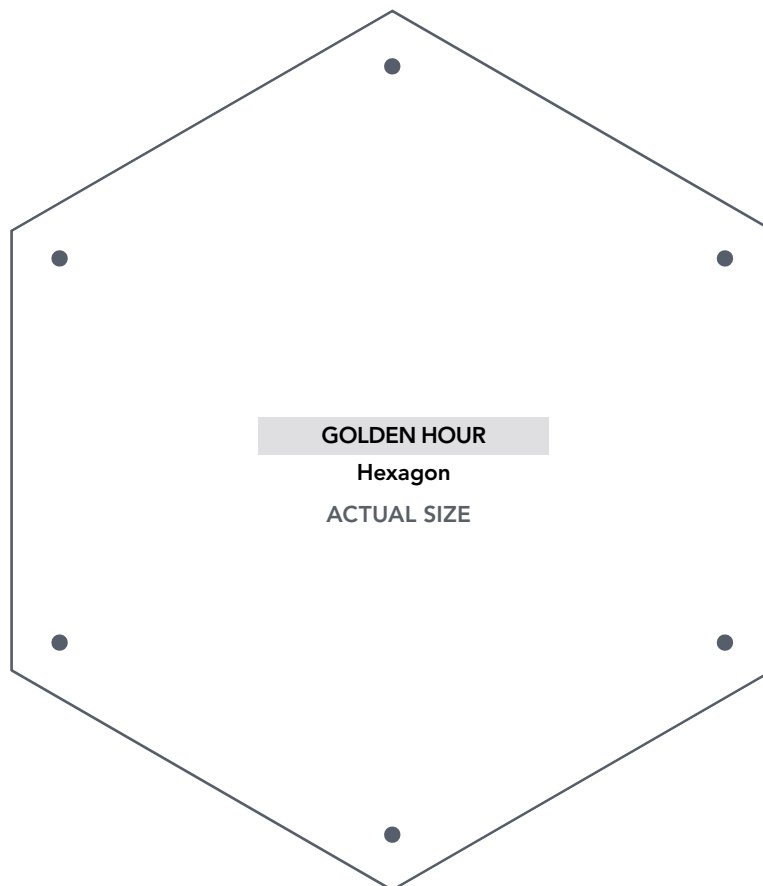

Template A

ACTUAL SIZE

MIDNIGHT SUN

Template B

ACTUAL SIZE

PRINT AT 100%

When printed at
the correct size, this
box will measure
1in square.

CENTRE BLOCK (BOM)

Template A

ACTUAL SIZE

CENTRE BLOCK (BOM)

Template B

ACTUAL SIZE

GOLDEN HOUR

Hexagon

ACTUAL SIZE

PRINT AT 100%
When printed at
the correct size, this
box will measure
1in square.

HELLO HAWAII
Aloha FPP Template G

HELLO HAWAII
Aloha FPP Template E

PRINT AT 100%

When printed at the correct size, this box will measure 1in square.

HELLO HAWAII
Aloha FPP Template B
ACTUAL SIZE

HELLO HAWAII
Aloha FPP Template A
ACTUAL SIZE

HELLO HAWAII
Aloha FPP Template C
ACTUAL SIZE

PRINT AT 100%

When printed at the correct size, this box will measure 1in square.