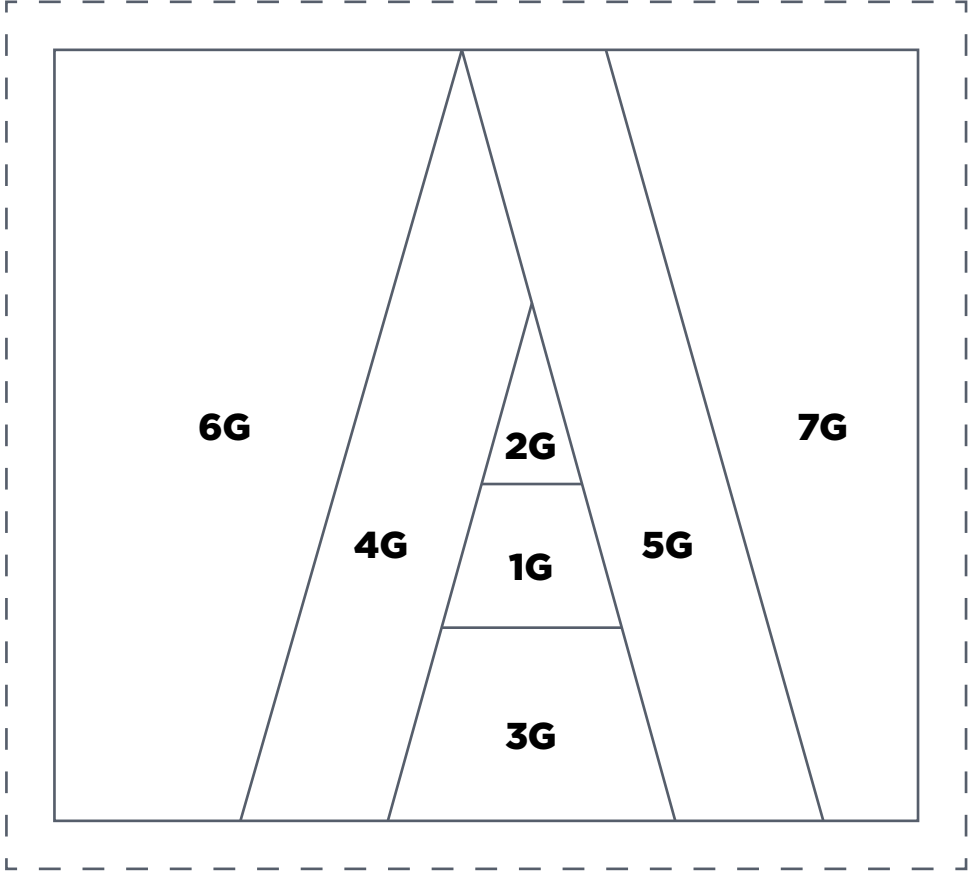

Template A

ACTUAL SIZE

MIDNIGHT SUN

Template B

ACTUAL SIZE

PRINT AT 100%

When printed at
the correct size, this
box will measure
1in square.

CENTRE BLOCK (BOM)

Template A

ACTUAL SIZE

CENTRE BLOCK (BOM)

Template B

ACTUAL SIZE

GOLDEN HOUR

Hexagon

ACTUAL SIZE

PRINT AT 100%
When printed at
the correct size, this
box will measure
1in square.

HELLO HAWAII
Aloha FPP Template G

HELLO HAWAII
Aloha FPP Template E

PRINT AT 100%

When printed at the correct size, this box will measure 1in square.

HELLO HAWAII
Aloha FPP Template B
ACTUAL SIZE

HELLO HAWAII
Aloha FPP Template A
ACTUAL SIZE

HELLO HAWAII
Aloha FPP Template C
ACTUAL SIZE

PRINT AT 100%

When printed at the correct size, this box will measure 1in square.