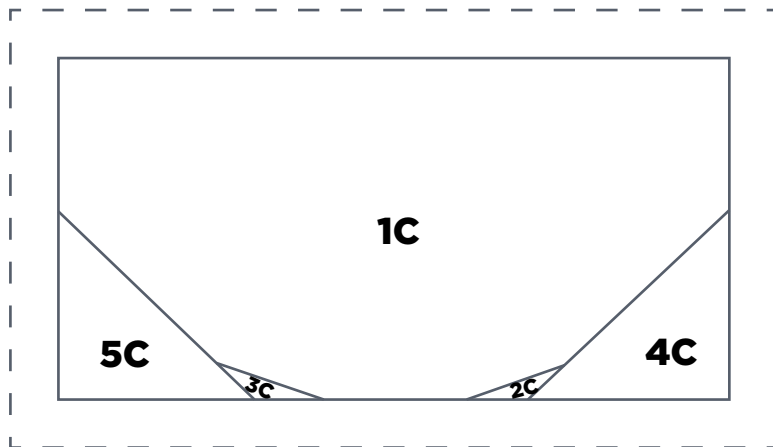

PRINT AT 100%
When printed at
the correct size, this
box will measure
1in square.

HELLO HAWAII
Aloha FPP Template G

HELLO HAWAII
Aloha FPP Template E

PRINT AT 100%

When printed at the correct size, this box will measure 1in square.

HELLO HAWAII
Aloha FPP Template B
ACTUAL SIZE

HELLO HAWAII
Aloha FPP Template A
ACTUAL SIZE

HELLO HAWAII
Aloha FPP Template C
ACTUAL SIZE

PRINT AT 100%

When printed at the correct size, this box will measure 1in square.