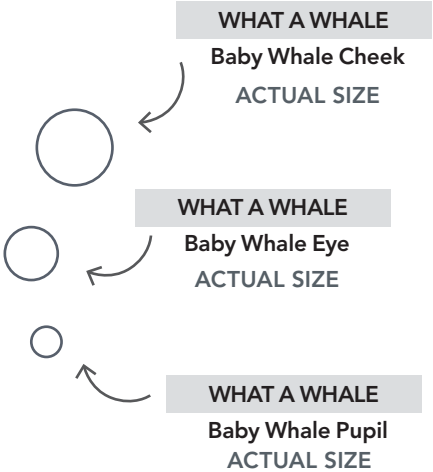

Mummy Whale Pupil

ACTUAL SIZE

WHAT A WHALE

Mummy Whale Eye

ACTUAL SIZE

WHAT A WHALE

Mummy Whale Cheek

ACTUAL SIZE

BLUE WHALE

Mummy Whale Fin

ACTUAL SIZE

PRINT AT 100%
When printed at
the correct size, this
box will measure
1in square.

WHAT A WHALE
Baby Whale Side
ACTUAL SIZE

WHAT A WHALE
Baby Whale Fin
ACTUAL SIZE

WHAT A WHALE
Baby Whale Cheek
ACTUAL SIZE

WHAT A WHALE
Baby Whale Eye
ACTUAL SIZE

WHAT A WHALE
Baby Whale Pupil
ACTUAL SIZE

PRINT AT 100%
When printed at
the correct size, this
box will measure
1in square.

WHAT A WHALE
Baby Whale Top
ACTUAL SIZE

WHAT A WHALE
Baby Whale Base
ACTUAL SIZE