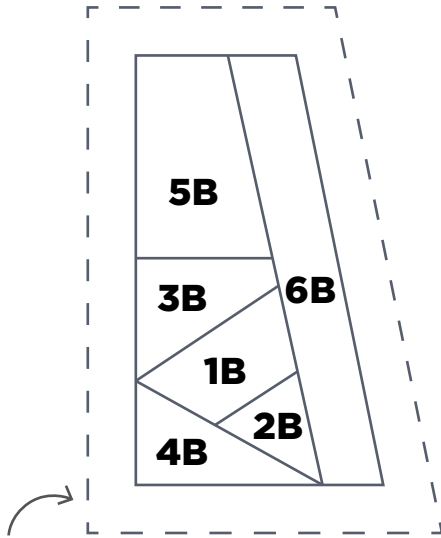

Template A

ACTUAL SIZE

CENTRE BLOCK (BOM)

Template B

ACTUAL SIZE

GOLDEN HOUR

Hexagon

ACTUAL SIZE

PRINT AT 100%
When printed at
the correct size, this
box will measure
1in square.

HELLO HAWAII
Aloha FPP Template G

HELLO HAWAII
Aloha FPP Template E

PRINT AT 100%

When printed at the correct size, this box will measure 1in square.

HELLO HAWAII
Aloha FPP Template B
ACTUAL SIZE

HELLO HAWAII
Aloha FPP Template A
ACTUAL SIZE

HELLO HAWAII
Aloha FPP Template C
ACTUAL SIZE

PRINT AT 100%

When printed at the correct size, this box will measure 1in square.

HELLO HAWAII
Aloha FPP Template D
ACTUAL SIZE

PRINT AT 100%

When printed at
the correct size, this
box will measure
1in square.

HELLO HAWAII

Aloha FPP Template I (Part 1)

ACTUAL SIZE

JOIN TO PART 2 OF 2

PRINT AT 100%